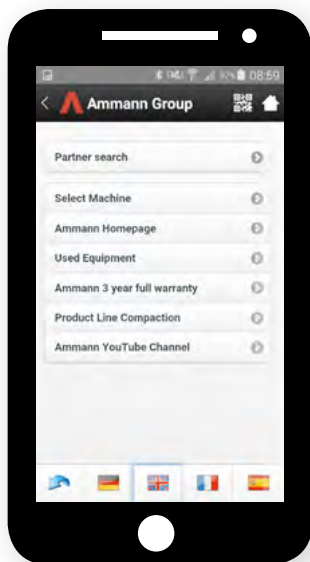

# MACHINE SERVICE APP

## ENHANCE YOUR PERFORMANCE BY

- Loading easily your local Ammann dealer or service point
- Gaining fast and easy access to machine documentation
- Having all after-sales support tools ready with one fingertip