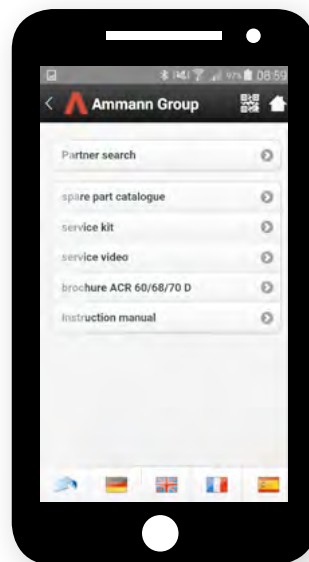

# MACHINE SERVICE APP

## ENHANCE YOUR PERFORMANCE BY

- Loading easily your local Ammann dealer or service point
- Gaining fast and easy access to machine documentation
- Having all after-sales support tools ready with one fingertip