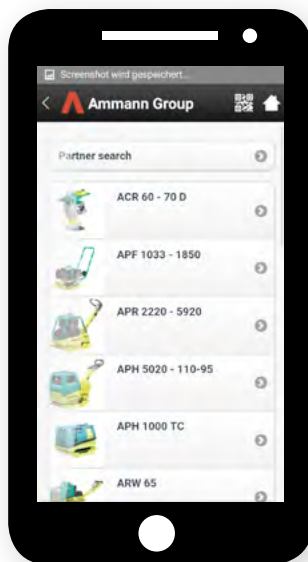

# MACHINE SERVICE APP

## ENHANCE YOUR PERFORMANCE BY

- Loading easily your local Ammann dealer or service point
- Gaining fast and easy access to machine documentation
- Having all after-sales support tools ready with one fingertip